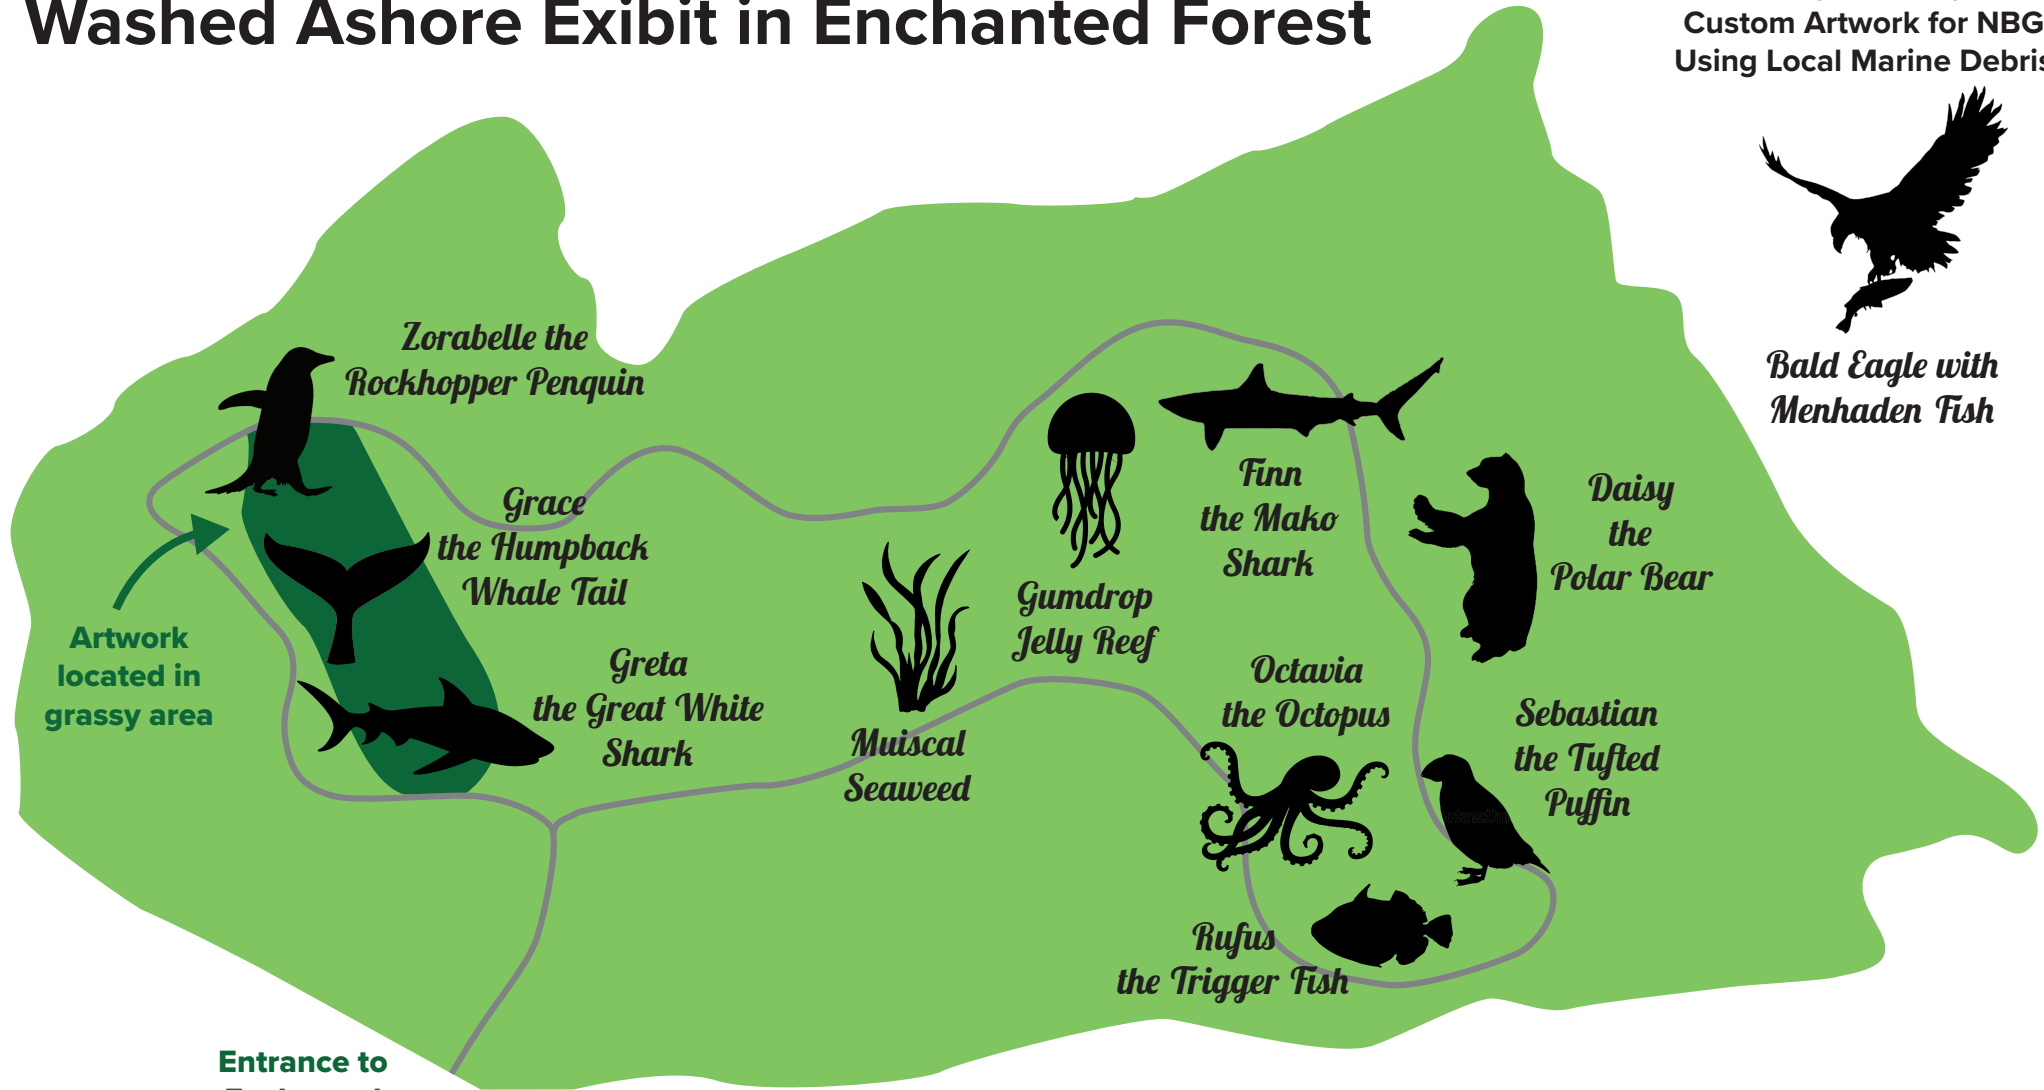

# Washed Ashore Exhibit in Enchanted Forest

Coming This August  
Custom Artwork for NBG  
Using Local Marine Debris

*Bald Eagle with  
Menhaden Fish*

Artwork located in grassy area

Entrance to Enchanted Forest

*Brody the Adelie Penguin*

Artwork in Other Locations

*Standing Blue Jelly*

Flowering Arboretum

*Flip Flop Fish*

Baker Hall Visitor Center

*Creamsicle Jelly*